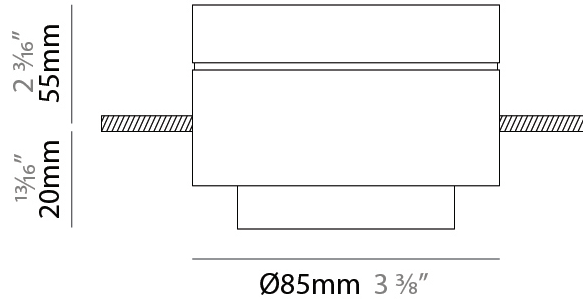

PROJECT
TYPE
SPECIFIER
QUANTITY
DATE

ZOOM RECESSED

A7200013- -

base number   Color   Finish
Temperature   Options

1. To build a product code in our configurator select the specify button on the base model # product page
2. To build a manual product code on this datasheet choose from the options listed below in blue font and add the suffix to the base model #

GENERAL

Series: Zoom
Partner: Letroh
Division: Architectural
Installation: Recessed
Product Type: Downlight
Mounting Location: Ceiling
Light Distribution: Downlight

PHYSICAL

Aperture Sizes - Downlights: 2"
Shape: Cylinder
Diameter (mm): 85
Diameter (in): 3 3/8
Height (mm): 75
Height (in): 2 15/16
Weight (kg): 0.38
Weight (lbs): 0.73
Fixture Finish: WHI / BLK
Fixture Material: Aluminum

ELECTRICAL

Lamp Type: LED (Zhaga Standard)
Input Wattage (W): 14.7
Total Output Wattage (W): 12.7
Dimming: Tri-Mode (Non-Dimming and Phase Dimming (120Vac only) and 0-10V Dimming)
Driver Included: No
Driver Location: Remote
Driver Type: Constant Current - Universal
Driver Class: Class 2
Housing: ENCP3
Input Voltage (V): 120 - 277
Constant Current (MA): 350

LED

Color Temperature (°K): 2700 / 3000
Max. Delivered Lumen (lm): 831 / 878
Nominal Lumen (lm): 1010 / 1068
CRI: >97 CRI
Lamp Life (hrs): 50000

OPTICAL

Optic°: 12 - 46
Adjustability: Tilting and rotating

RATINGS AND CERTIFICATIONS

Certified By: Certified for North American Standards
IP rating: IP20