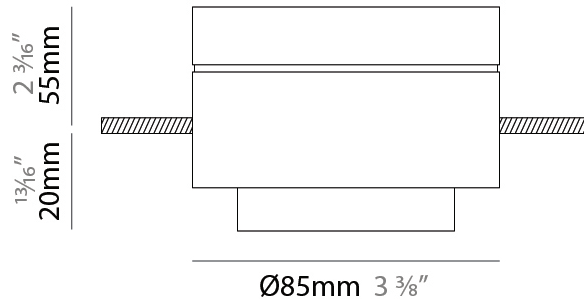

ZOOM RECESSED

A7200013- -

base number   Color   Finish
Temperature   Options

1. To build a product code in our configurator select the specify button on the base model # product page
2. To build a manual product code on this datasheet choose from the options listed below in blue font and add the suffix to the base model #

GENERAL

Series: Zoom
Partner: Letroh
Division: Architectural
Installation: Recessed
Product Type: Downlight
Mounting Location: Ceiling
Light Distribution: Downlight

PHYSICAL

Aperture Sizes - Downlights: 2"
Shape: Cylinder
Diameter (mm): 85
Diameter (in): 3 3/8
Height (mm): 75
Height (in): 2 15/16
Weight (kg): 0.38
Weight (lbs): 0.73
Fixture Finish: WHI / BLK
Fixture Material: Aluminum

ELECTRICAL

Lamp Type: LED (Zhaga Standard)
Input Wattage (W): 14.7
Total Output Wattage (W): 12.7
Dimming: Tri-Mode (Non-Dimming and Phase Dimming (120Vac only) and 0-10V Dimming)
Driver Included: No
Driver Location: Remote
Driver Type: Constant Current - Universal
Driver Class: Class 2
Housing: ENCP3
Input Voltage (V): 120 - 277
Constant Current (MA): 350

LED

Color Temperature (°K): 2700 / 3000
Max. Delivered Lumen (lm): 831 / 878
Nominal Lumen (lm): 1010 / 1068
CRI: >97 CRI
Lamp Life (hrs): 50000

OPTICAL

Optic°: 12 - 46
Adjustability: Tilting and rotating

RATINGS AND CERTIFICATIONS

Certified By: Certified for North American Standards
IP rating: IP20