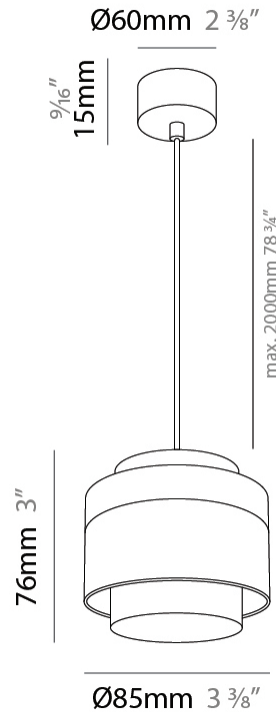

A7100000- -

base number   Color   Finish
Temperature   Options

1. To build a product code in our configurator select the specify button on the base model # product page
2. To build a manual product code on this datasheet choose from the options listed below in blue font and add the suffix to the base model #

GENERAL

Series: Zoom
Partner: Letroh
Division: Architectural
Installation: Suspension
Product Type: Pendant
Mounting Location: Ceiling
Light Distribution: Adjustable / Downlight

PHYSICAL

Shape: Cylinder
Diameter (mm): 85
Diameter (in): 3 3/8
Height (mm): 76
Height (in): 3
Max. Overall Height (mm): 2076
Max. Overall Height (in): 81 3/4
Weight (kg): 0.47
Fixture Finish: WHI / BLK
Fixture Material: Aluminum
Cable Details: 2000mm / 78 3/4" Transparent Cable

ELECTRICAL

Lamp Type: LED (Zhaga Standard)
Input Wattage (W): 14.7
Total Output Wattage (W): 12.7
Dimming: Tri-Mode (Non-Dimming and Phase Dimming (120Vac only) and 0-10V Dimming)
Driver Included: No
Driver Location: Remote
Driver Type: Constant Current - Universal
Driver Class: Class 2
Housing: ENCP3
Input Voltage (V): 120 - 277
Constant Current (MA): 350

LED

Color Temperature (°K): 2700 / 3000
Max. Delivered Lumen (lm): 831 / 878
Nominal Lumen (lm): 1010 / 1068
CRI: >97 CRI
Lamp Life (hrs): 50000

OPTICAL

Optic°: 12 - 46
Adjustability: Tilting and rotating

RATINGS AND CERTIFICATIONS

Certified By: Certified for North American Standards
IP rating: IP20