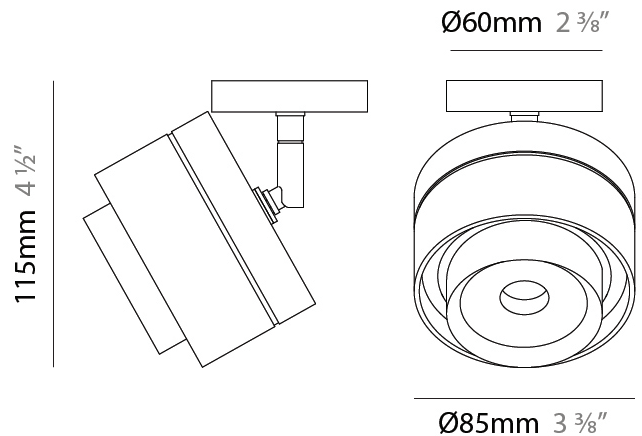

ZOOM SURFACE

A7200015- -

base number   Color   Finish
Temperature   Options

1. To build a product code in our configurator select the specify button on the base model # product page
2. To build a manual product code on this datasheet choose from the options listed below in blue font and add the suffix to the base model #

GENERAL

Series: Zoom
Partner: Letroh
Division: Architectural
Installation: Surface
Product Type: Spots
Mounting Location: Ceiling
Light Distribution: Adjustable / Downlight

PHYSICAL

Aperture Sizes - Downlights: 2"
Shape: Cylinder
Diameter (mm): 85
Diameter (in): 3 3/8"
Height (mm): 115
Height (in): 4 1/2"
Weight (kg): 0.38
Weight (lbs): 0.73
Fixture Finish: WHI / BLK
Fixture Material: Aluminum

ELECTRICAL

Lamp Type: LED (Zhaga Standard)
Input Wattage (W): 14.7
Total Output Wattage (W): 12.7
Dimming: Tri-Mode (Non-Dimming and Phase Dimming (120Vac only) and 0-10V Dimming)
Driver Included: No
Driver Location: Remote
Driver Type: Constant Current - Universal
Driver Class: Class 2
Housing: ENCP3
Input Voltage (V): 120 - 277
Constant Current (MA): 350

LED

Color Temperature (°K): 2700 / 3000
Max. Delivered Lumen (lm): 831 / 878
Nominal Lumen (lm): 1010 / 1068
CRI: >97 CRI
Lamp Life (hrs): 50000

OPTICAL

Optic°: 12 - 46
Adjustability: Tilting and rotating

RATINGS AND CERTIFICATIONS

Certified By: Certified for North American Standards
IP rating: IP20