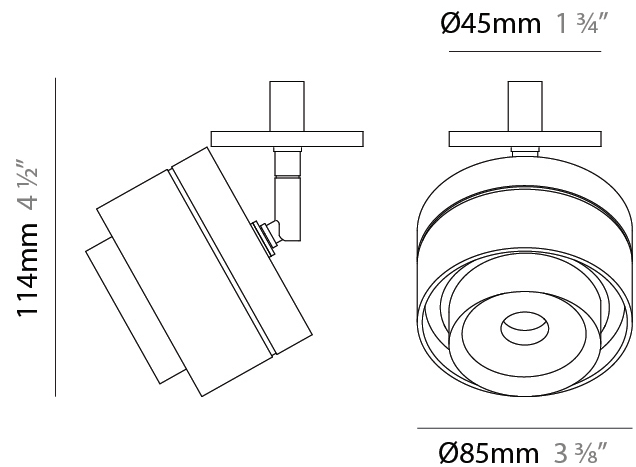

ZOOM SURFACE

A7200014- -

base number   Color   Finish
Temperature   Options

1. To build a product code in our configurator select the specify button on the base model # product page
2. To build a manual product code on this datasheet choose from the options listed below in blue font and add the suffix to the base model #

GENERAL

Series: Zoom
Partner: Letroh
Division: Architectural
Installation: Surface
Product Type: Spots
Mounting Location: Ceiling
Light Distribution: Adjustable / Downlight

PHYSICAL

Aperture Sizes - Downlights: 2"
Shape: Cylinder
Diameter (mm): 85
Diameter (in): 3 3/8
Height (mm): 114
Height (in): 4 1/2
Weight (kg): 0.38
Weight (lbs): 0.73
Fixture Finish: WHI / BLK
Fixture Material: Aluminum

ELECTRICAL

Lamp Type: LED (Zhaga Standard)
Input Wattage (W): 14.7
Total Output Wattage (W): 12.7
Dimming: Tri-Mode (Non-Dimming and Phase Dimming (120Vac only) and 0-10V Dimming)
Driver Included: No
Driver Location: Remote
Driver Type: Constant Current - Universal
Driver Class: Class 2
Housing: ENCP3
Input Voltage (V): 120 - 277
Constant Current (MA): 350

LED

Color Temperature (°K): 2700 / 3000
Max. Delivered Lumen (lm): 831 / 878
Nominal Lumen (lm): 1010 / 1068
CRI: >97 CRI
Lamp Life (hrs): 50000

OPTICAL

Optic°: 12 - 46
Adjustability: Tilting and rotating

RATINGS AND CERTIFICATIONS

Certified By: Certified for North American Standards
IP rating: IP20