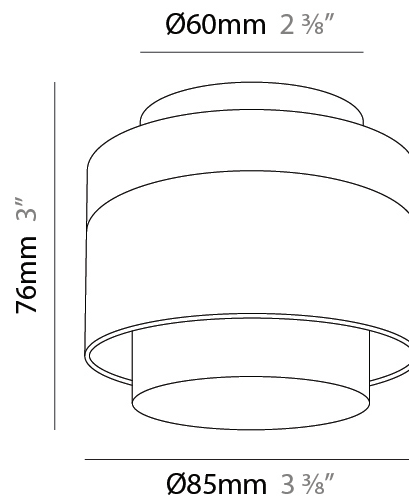

ZOOM SURFACE

A7200016- -

base number   Color   Finish
Temperature   Options

1. To build a product code in our configurator select the specify button on the base model # product page
2. To build a manual product code on this datasheet choose from the options listed below in blue font and add the suffix to the base model #

GENERAL

Series: Zoom
Partner: Letroh
Division: Architectural
Installation: Surface
Product Type: Ceiling Surface
Mounting Location: Ceiling
Light Distribution: Downlight

PHYSICAL

Aperture Sizes - Downlights: 2"
Shape: Cylinder
Diameter (mm): 85
Diameter (in): 3 3/8"
Height (mm): 76
Height (in): 3
Weight (kg): 0.38
Weight (lbs): 0.73
Fixture Finish: WHI / BLK
Fixture Material: Aluminum

ELECTRICAL

Lamp Type: LED (Zhaga Standard)
Input Wattage (W): 14.7
Total Output Wattage (W): 12.7
Dimming: Tri-Mode (Non-Dimming and Phase Dimming (120Vac only) and 0-10V Dimming)
Driver Included: No
Driver Location: Remote
Driver Type: Constant Current - Universal
Driver Class: Class 2
Housing: ENCP3
Input Voltage (V): 120 - 277
Constant Current (MA): 350

LED

Color Temperature (°K): 2700 / 3000
Max. Delivered Lumen (lm): 831 / 878
Nominal Lumen (lm): 1010 / 1068
CRI: >97 CRI
Lamp Life (hrs): 50000

OPTICAL

Optic°: 12 - 46
Adjustability: Tilting and rotating

RATINGS AND CERTIFICATIONS

Certified By: Certified for North American Standards
IP rating: IP20